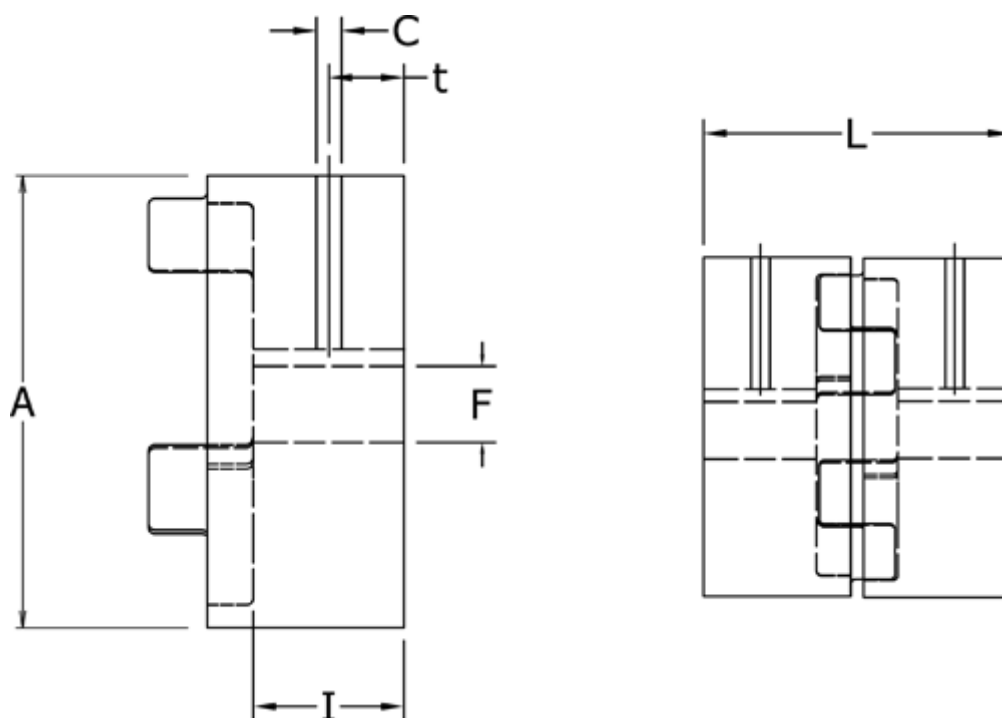

Article number: 3335038F025

Description: Coupling hub Klonex ES 38/45
ALU Aluminium, Bore 25H7 mm w/keyway & setscrew

Measures

A = 80
C = M8
F = 25
I = 45
L = 114
t = 15.0